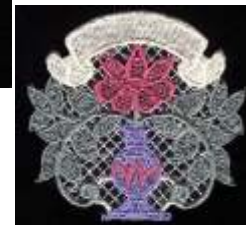

Design 8B is the same using only one color
HDLA8 H= 2.80 X W= 2.86"
HDLA8B H= 2.80 X W= 2.86"

Design 9B is the same using only one color
HDLA9 H= 4.79 X W= 4.18"
HDLA9B H= 4.79 X W= 4.18"

Design 7B is the same using only one color
HDLA7 H= 2.89 X W= 3.36
HDLA7B H= 2.89 X W= 3.36

Design 16B is the same using only one color
HDLA16 H= 3.92 X W= 3.90"
HDLA16B H= 3.92 X W= 3.90"

Lace Tablecloth Edge

HDLA11
H= 4.81 X W= 2.79"

HDLA12
H= 4.81 X W= 4.35"

Design 17B is the same using only one color
HDLA17 H= 3.14 X W= 4.44
HDLA17B H= 3.14 X W= 4.44

Design 5B is the same using only one color

HDLA5 H= 3.52 X W= 3.60
HDLA5B H= 3.52 X W= 3.60

Dimensional Elements

HDLA14
H= 1.37 X W= 1.25

HDLA15
H= 1.26 X W= 1.34

HDLA13
H= 1.43 X W= 1.43

Connecting Borders

Design 6B is the same using only one color
HDLA6 H= 3.80 X W= 5.33
HDLA6B H= 3.80 X W= 5.33

Design 10B is the same using only one color
HDLA10 H= 3.10 X W= 4.54
HDLA10B H= 3.10 X W= 4.54

Designs 3C & 3D are the same using only one color
2 Sizes **HDLA3** H= 6.42 X W= 4.58
HDLA3BH H= 6.92 X W= 4.93
HDLA3CH H= 6.42 X W= 4.58
HDLA3DH H= 6.92 X W= 4.93