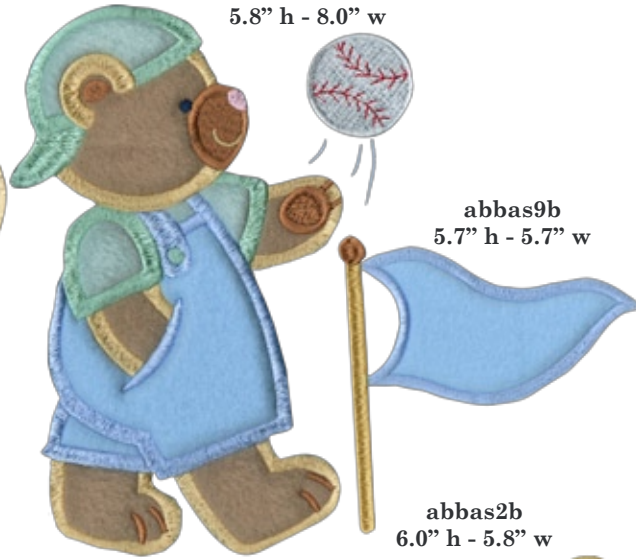

Baseball Bears

28 Designs

We hope the Baseball Bears collection will be a home run with all our embroidery "baseball fans!" Our project for this collection is a three-block wall hanging. This wall hanging would be adorable in any little boys' room. The designs were all embroidered on polar fleece. You will create a very soft quilt when you use polar fleece for both the appliqué designs and for the background fabrics. We backed the quilt with polar fleece as well. Just think of the color combinations you could come with, even your favorite team colors!

Baby Collection

Reference back of page to view this design collection or visit our website at www.anita-godesign.com

Anita Goodesign

28 Designs total- All baby collectons include applique designs, stuffed animal designs and project instructions for: Quilts, Diaper Bags, Bumper Pads, Wall Hangings and Mobiles.

abbas1b
7.2" h - 5.8" w

abbas11b
5.8" h - 8.1" w

abbas3b
5.8" h - 8.0" w

abbas9b
5.7" h - 5.7" w

abbas2b
6.0" h - 5.8" w

abbas4b
8.8" h - 4.7" w

abbas12
4.5" h - 4.5" w

abbas10b
5.7" h - 6.0" w