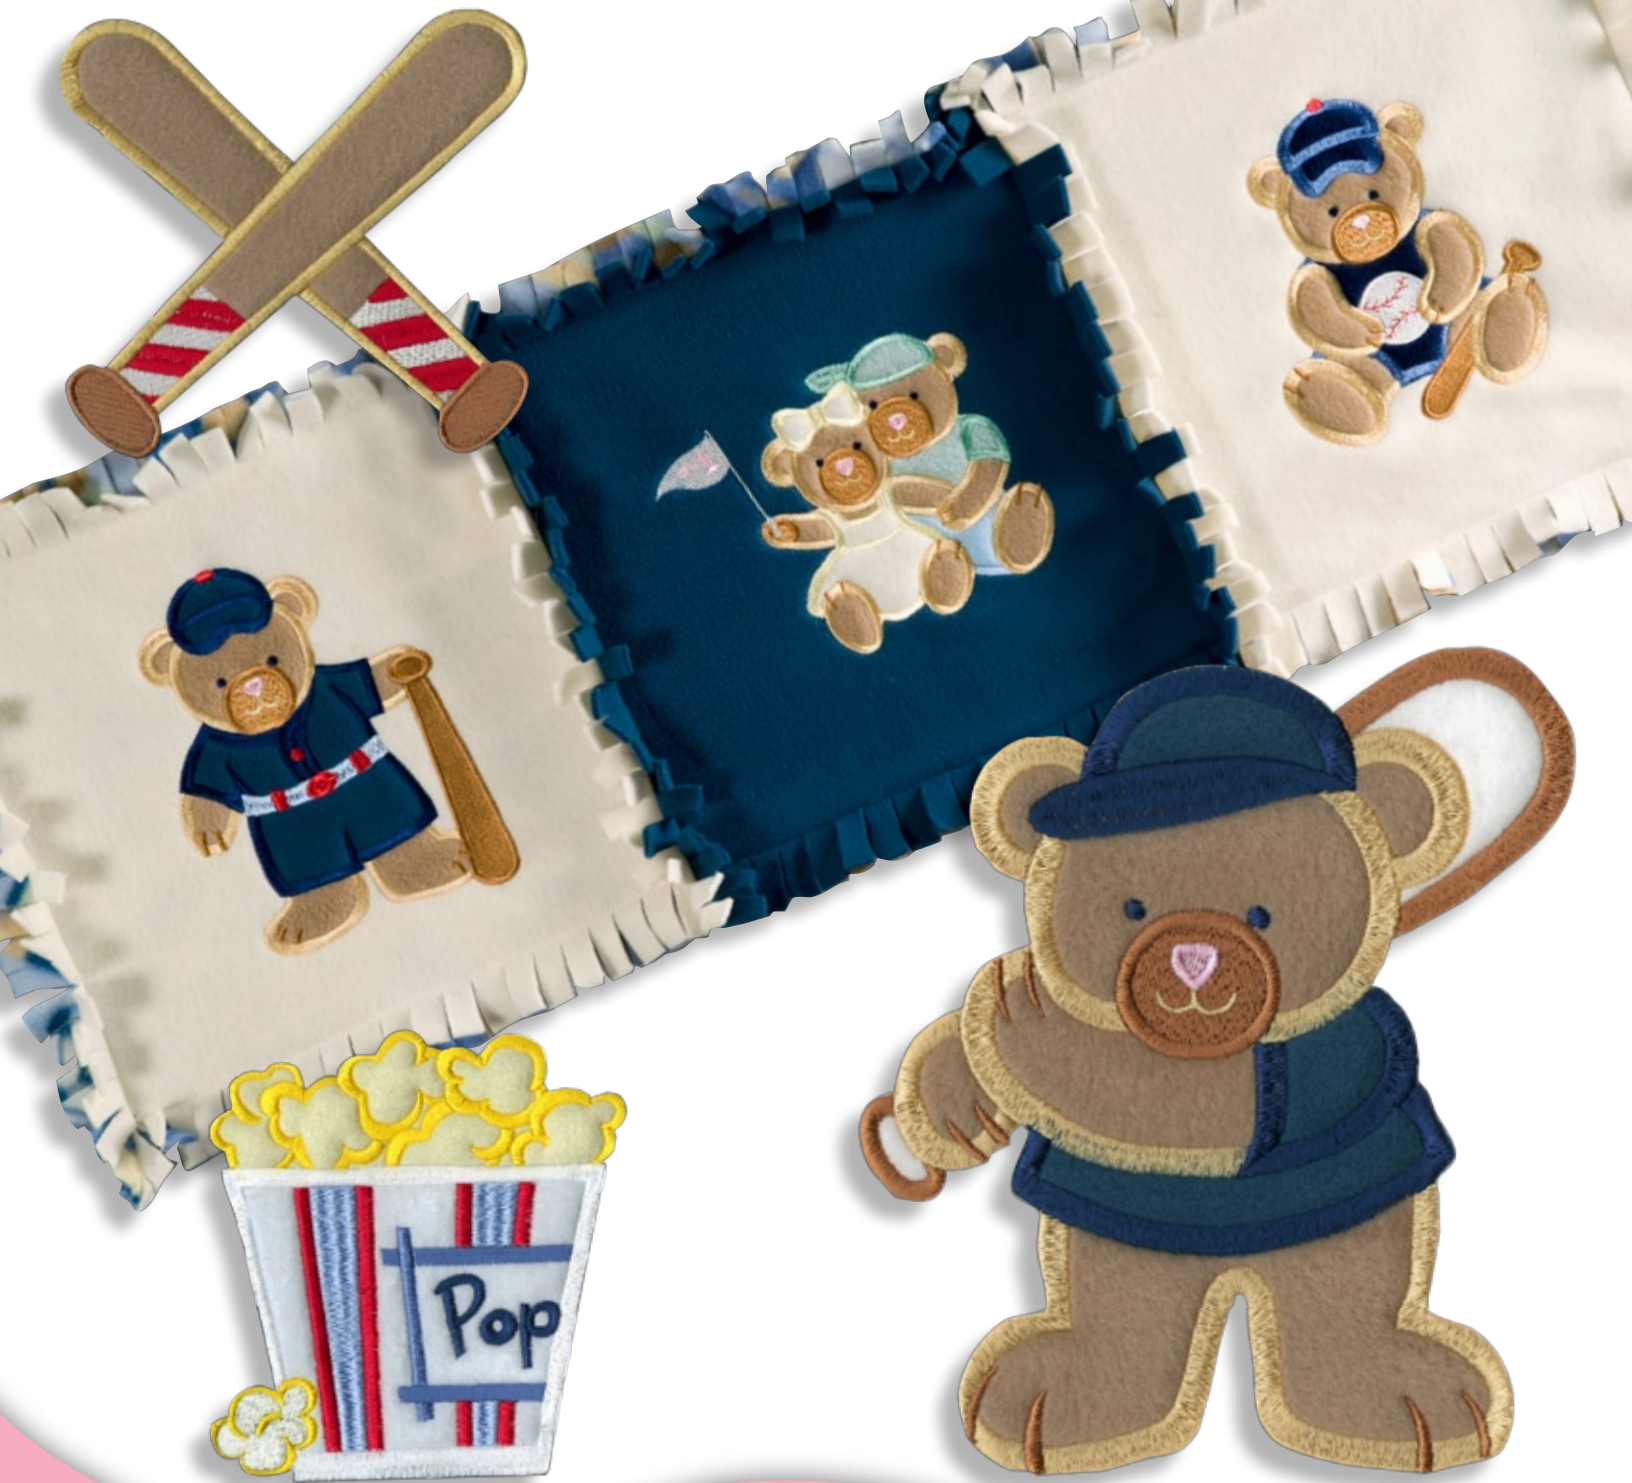

Baseball Bears

28 Designs

We hope the Baseball Bears collection will be a home run with all our embroidery "baseball fans!" Our project for this collection is a three-block wall hanging. This wall hanging would be adorable in any little boys' room. The designs were all embroidered on polar fleece. You will create a very soft quilt when you use polar fleece for both the appliqué designs and for the background fabrics. We backed the quilt with polar fleece as well. Just think of the color combinations you could come with, even your favorite team colors!

Baby Collection

Reference back of page to view this design collection or visit our website at www.anita-godesign.com

Anita Goodesign

28 Designs total- All baby collectons include applique designs, stuffed animal designs and project instructions for: Quilts, Diaper Bags, Bumper Pads, Wall Hangings and Mobiles.