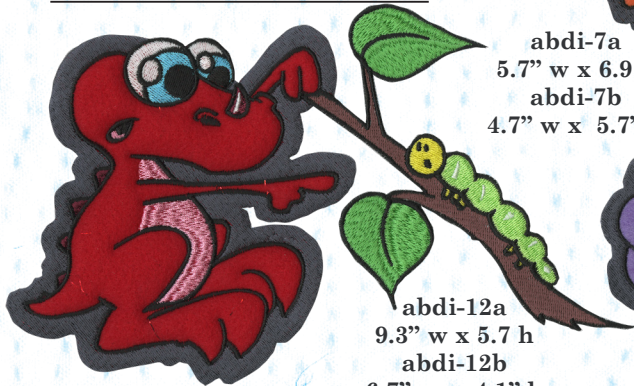

Baby Dinosaurs

**Baby Collection
36 Designs Total**

12 Applique designs
in two sizes and 12
stitched versions!

This is another collection designed by our artist Rachel, when we suggested baby dinosaurs she immediately understood our direction and created 12 cute and cuddly dinosaurs. The end result once they were embroidered was stunning. We went in a slightly different direction with this collection; each dinosaur comes in three versions, a large applique, a small applique and a stitched design. The project we created is a wall hanging that contains 4 of the dinosaurs. There is an additional tutorial included on the CD-Rom called "Baby Tutorial" This tutorial demonstrates how to embroider applique designs, it also includes pattern and ideas for quilts, diaper bags, bumper pads and other baby projects. We chose a flannel for the background and an assortment of colors of felt for the appliques of the dinosaurs. We wanted to give the completed project a bright look and the brightly colored felt fabric did the job.

abdi-1a
5.7" w x 7.3 h
abdi-1b
4.7" w x 6.1" h

abdi-4a
7.0" w x 5.7 h
abdi-4b
5.8" w x 4.7" h

abdi-3a
9.6" w x 4.4 h
abdi-3b
6.7" w x 3.1" h

abdi-5a
5.8" w x 5.7 h
abdi-5b
4.7" w x 4.7" h

abdi-6a
5.7" w x 7.2 h
abdi-6b
4.7 w x 6.0" h

abdi-8a
5.30" w x 7.8 h
abdi-4b
4.6" w x 6.7" h

abdi-7c
4.5" w x 5.5" h

abdi-10a
6.4" w x 5.7 h
abdi-10b
5.3" w x 4.7" h

abdi-11a
6.1" w x 5.7 h
abdi-11b
5.0" w x 4.7" h

Each design also comes in a stitched version.

abdi-7a
5.7" w x 6.9 h
abdi-7b
4.7" w x 5.7" h

abdi-12a
9.3" w x 5.7 h
abdi-12b
6.7" w x 4.1" h

visit our website at www.anita-goodesign.com