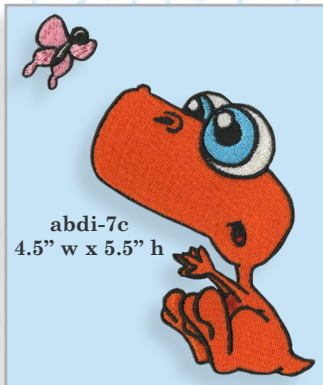

Baby Dinosaurs

**Baby Collection
36 Designs Total**

12 Applique designs
in two sizes and 12
stitched versions!

This is another collection designed by our artist Rachel, when we suggested baby dinosaurs she immediately understood our direction and created 12 cute and cuddly dinosaurs. The end result once they were embroidered was stunning. We went in a slightly different direction with this collection; each dinosaur comes in three versions, a large applique, a small applique and a stitched design. The project we created is a wall hanging that contains 4 of the dinosaurs. There is an additional tutorial included on the CD-Rom called "Baby Tutorial" This tutorial demonstrates how to embroider applique designs, it also includes pattern and ideas for quilts, diaper bags, bumper pads and other baby projects. We chose a flannel for the background and an assortment of colors of felt for the appliques of the dinosaurs. We wanted to give the completed project a bright look and the brightly colored felt fabric did the job.

Reference back of page to view this design collection or visit our website at www.anita-goodesign.com

Anita Goodesign

Baby Dinosaurs

36 Designs total- 12 applique designs in two sizes and 12 stiched designs.

abdi-1a
5.7" w x 7.3 h
abdi-1b
4.7" w x 6.1" h

abdi-4a
7.0" w x 5.7 h
abdi-4b
5.8" w x 4.7" h

abdi-3a
9.6" w x 4.4 h
abdi-3b
6.7" w x 3.1" h

abdi-5a
5.8" w x 5.7 h
abdi-5b
4.7" w x 4.7" h

abdi-6a
5.7" w x 7.2 h
abdi-6b
4.7 w x 6.0" h

abdi-8a
5.30" w x 7.8 h
abdi-4b
4.6" w x 6.7" h

abdi-7c
4.5" w x 5.5" h

abdi-10a
6.4" w x 5.7 h
abdi-10b
5.3" w x 4.7" h

abdi-11a
6.1" w x 5.7 h
abdi-11b
5.0" w x 4.7" h

Each design also comes in a stitched version.